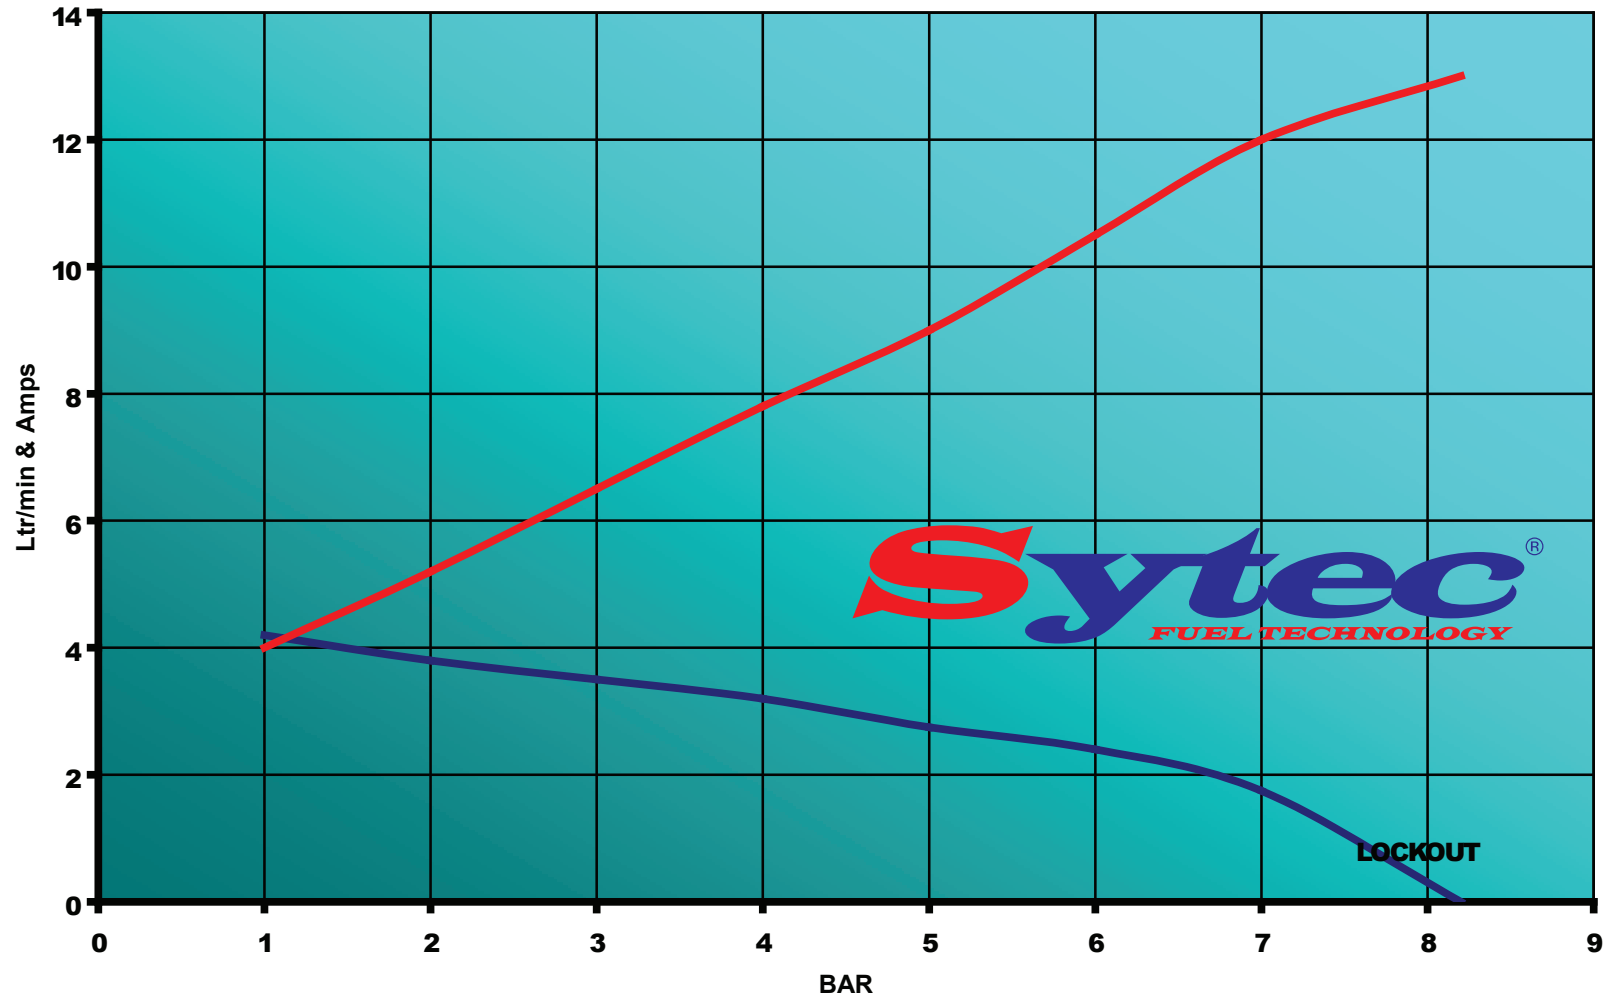

Walbro 391 IN-LINE PUMP

— FLOW (LTR/MIN)
— AMPS

Sytec[®]
FUEL TECHNOLOGY

LOCKOUT