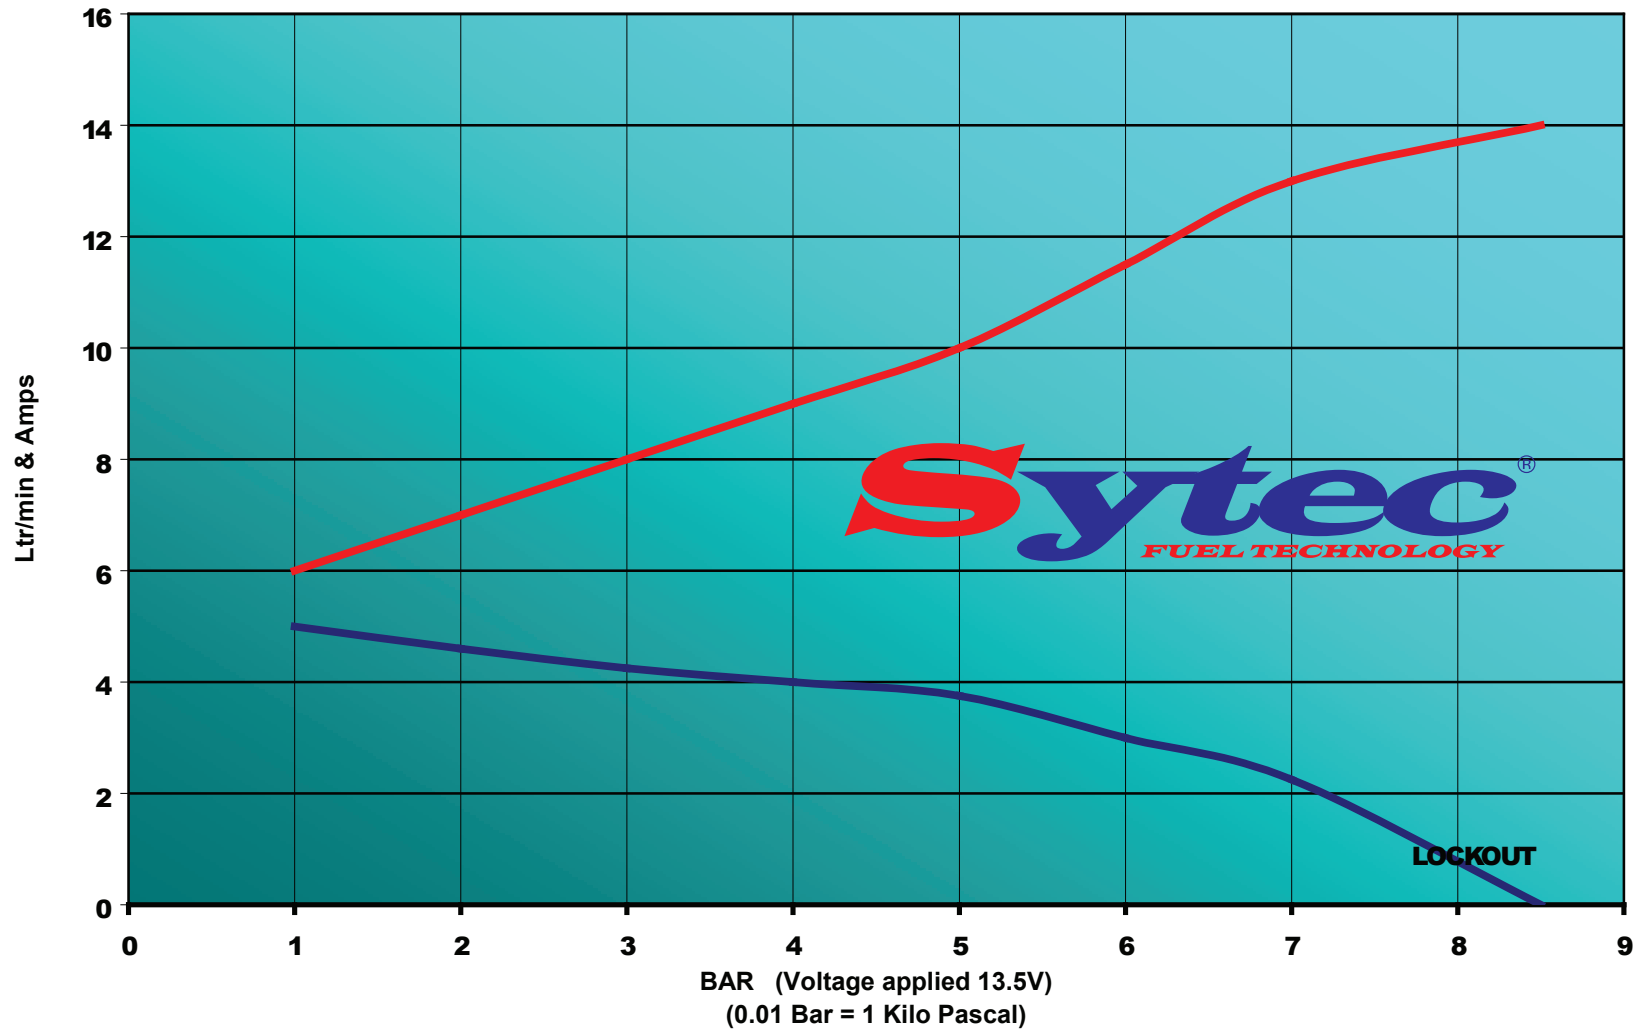

Walbro 340/341/342 IN-TANK PUMP

— FLOW (LTR/MIN)
— AMPS

Sytec[®]
FUEL TECHNOLOGY