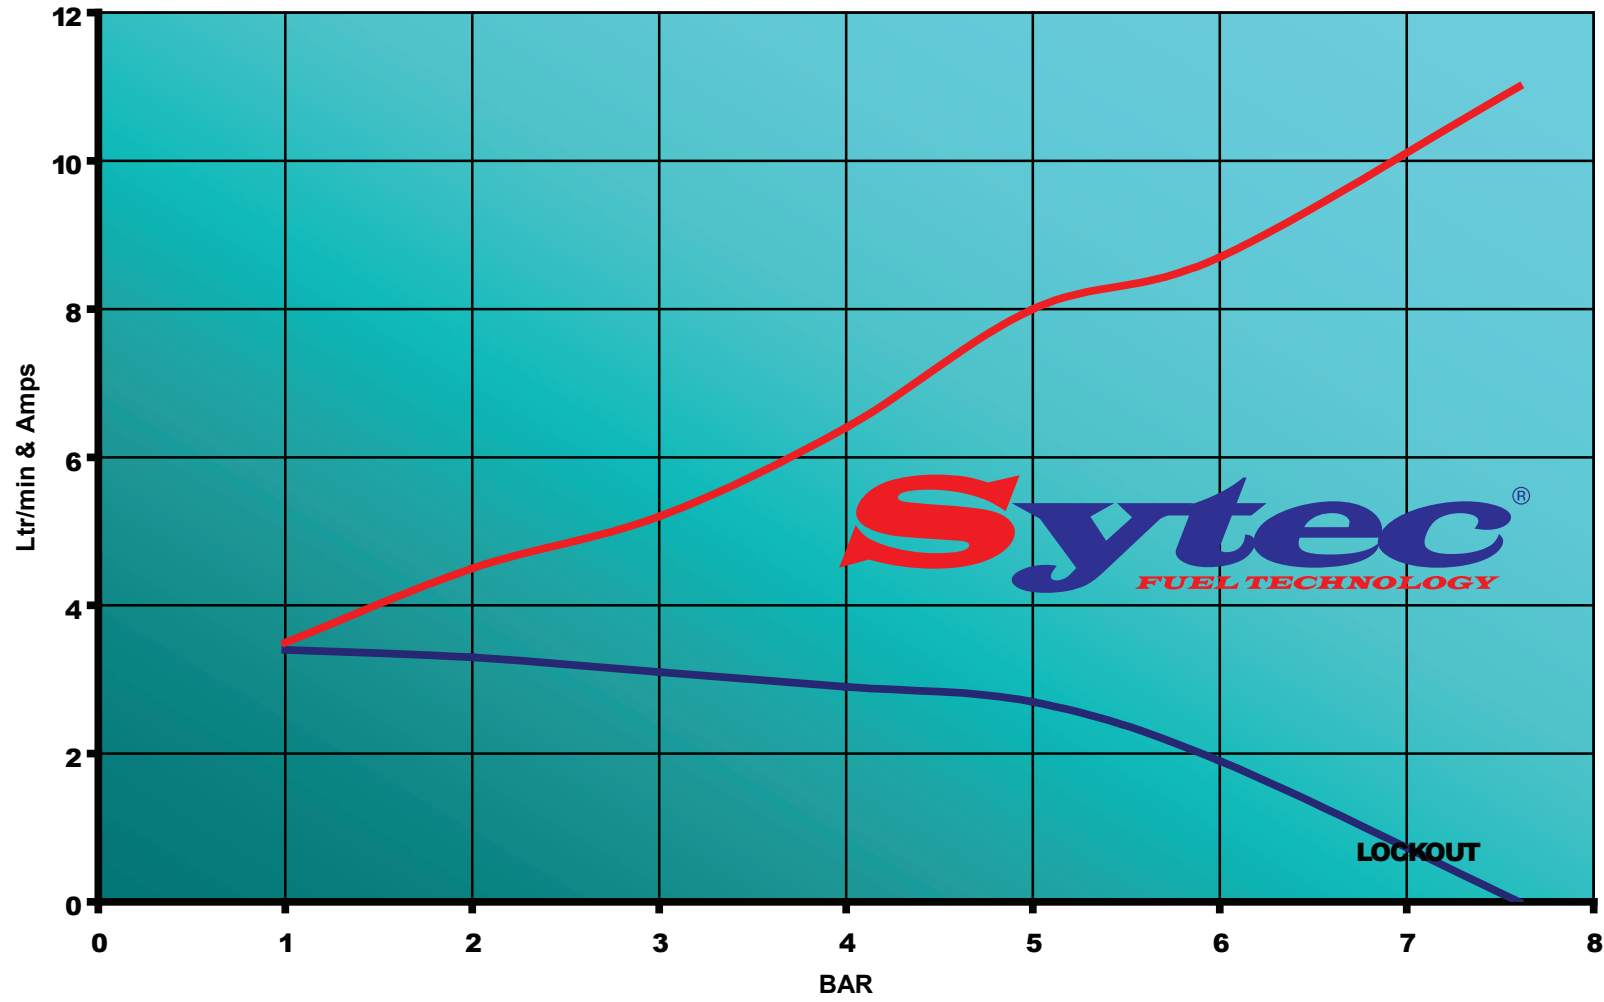

Walbro GSL393 IN-LINE PUMP

— FLOW (LTR/MIN)
— AMPS

Sytec[®]
FUEL TECHNOLOGY

LOCKOUT